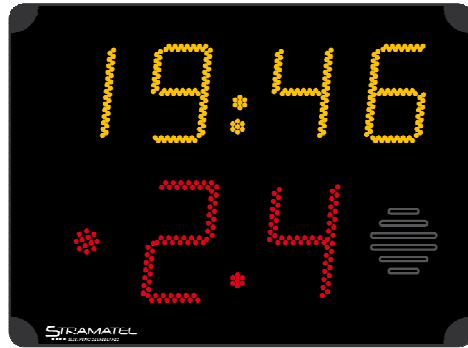

MULTISPORT SHOT-CLOCKS Readability 110 m

BASKET BALL

SC24 TIMER PRO EL

(non contractual pictures)

Display functions (per display unit)

- Shot-clock:** 2 red LED digits (20 cm) + 1 red point
- Game clock repeater:** 4 yellow LED digits (16 cm) + blinking points
- 24/14s violation:** 1 red LED point

Control consoles

- 1 console: (145 x 150 x 40 mm) with LCD screen with 1 lane of 20 characters (9mm high)
 - Shot-clock controller

Options

- Led Strips:** Electric light to be installed behind the backboard (FIBA or Euroleague rules)

- Use:** Indoor
- Transmission:** Radio (868 MHz) or cable. Work only with STRAMATEL Multisport scoreboard
- Readability:** 110m, angle >160°
- Dimensions:** 770 x 570 x 90mm
- Weight:** 10 kg
- Power supply:** 230V / 50-60Hz **Power consumed:** 123 VA
- Protection:** Unbreakable matt polycarbonate front face (DIN 18032-3)
- Horn:** Internal horn 116dB at 1m
- Mains cable (supplied):** 1x25 m – Type: 230V, 3G, 0.75 mm²
- Cable controlled:** Junction Box + 25 m transmission cable (scoreboard/junction box) – Type: DIN/DIN + 25 m transmission cable (junction box/main junction box) – Type: phone cable 2 pairs 6/10th