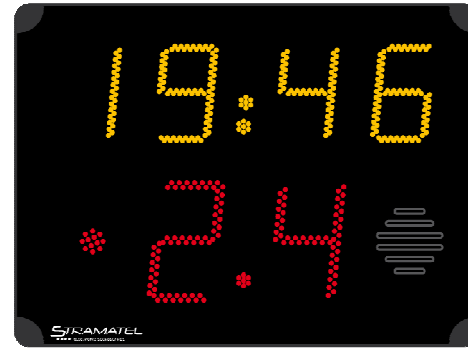

MULTISPORT SHOT-CLOCKS Readability 110 m

BASKET BALL

SC24 TIMER PRO EL

(non contractual pictures)

Display functions (per display unit)

- Shot-clock:** 2 red LED digits (20 cm) + 1 red point
- Game clock repeater:** 4 yellow LED digits (16 cm) + blinking points
- 24/14s violation:** 1 red LED point

Control consoles

- 1 console: (145 x 150 x 40 mm) with LCD screen with 1 lane of 20 characters (9mm high)
 - Shot-clock controller

Options

- Led Strips:** Electric light to be installed behind the backboard (FIBA or Euroleague rules)

- Use:** Indoor
- Transmission:** Radio (868 MHz) or cable. Work only with STRAMATEL Multisport scoreboard
- Readability:** 110m, angle >160°
- Dimensions:** 770 x 570 x 90mm
- Weight:** 10 kg
- Power supply:** 230V / 50-60Hz **Power consumed:** 123 VA
- Protection:** Unbreakable matt polycarbonate front face (DIN 18032-3)
- Horn:** Internal horn 116dB at 1m
- Mains cable (supplied):** 1x25 m – Type: 230V, 3G, 0.75 mm²
- Cable controlled:** Junction Box + 25 m transmission cable (scoreboard/junction box) – Type: DIN/DIN + 25 m transmission cable (junction box/main junction box) – Type: phone cable 2 pairs 6/10th